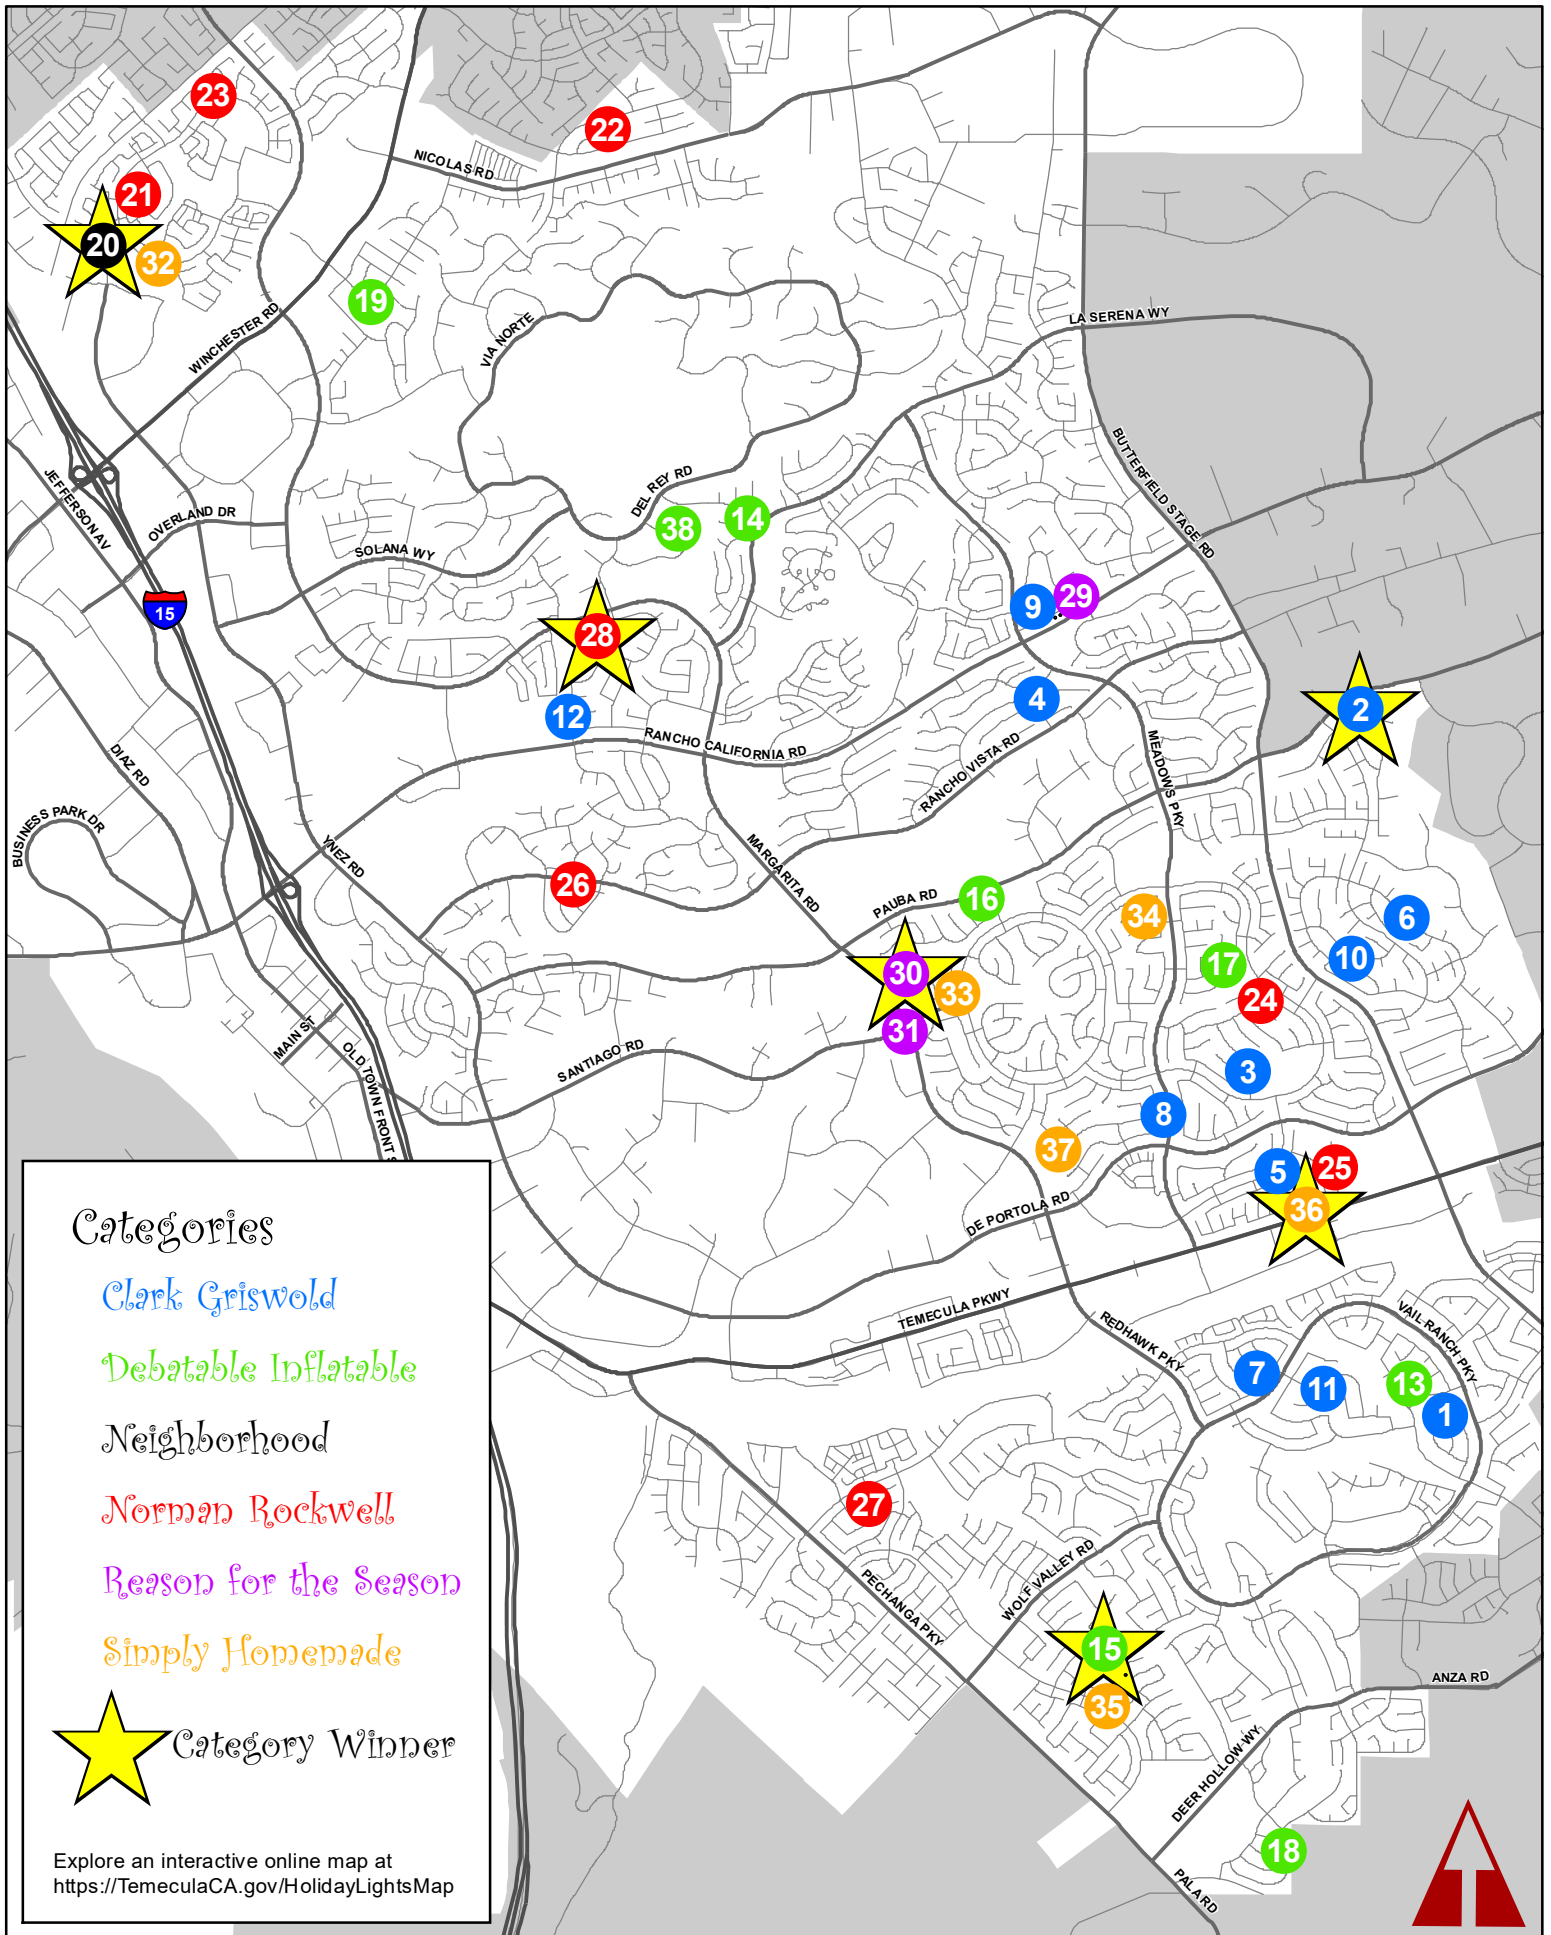

City of Temecula 'Twas the Lights Before Christmas 2019

#	Address	Category	Winner
1	33250 Camino Rubano	Clark Griswold	
2	33099 Sage Ct	Clark Griswold	*
3	32544 Bergamo ct	Clark Griswold	
4	31826 Corte Positas	Clark Griswold	
5	32871 Rovato St	Clark Griswold	
6	33152 Vermont Road	Clark Griswold	
7	44797 Marzi Ct	Clark Griswold	
8	43829 Calle Balmez	Clark Griswold	
9	31917 Vineyard Ave	Clark Griswold	
10	32917 Paraguay Dr	Clark Griswold	
11	44811 Shale Circle	Clark Griswold	
12	42205 Humber Dr	Clark Griswold	
13	33230 Camino Rubano	Debatable Inflatables	
14	30939 Calle Pina Colada	Debatable Inflatables	
15	45955 Hunter Lodge Ln	Debatable Inflatables	*
16	42920 corte siero	Debatable Inflatables	
17	32562 angelo dr	Debatable Inflatables	
18	46645 Peach Tree Street	Debatable Inflatables	
19	Amanda J Knecht	Debatable Inflatables	
38	30721 San Pasquel	Debatable Inflatables	
20	40518 Corrigan Pl 40485, 40465,40457, 40481	Neighborhood	*
21	40518 Corrigan Pl	Norman Rockwell	
22	30276 Silver Ridge Ct	Norman Rockwell	
23	28939 Lexington rd	Norman Rockwell	
24	43352 Modena Drive	Norman Rockwell	
25	32871 Rovato St.	Norman Rockwell	
26	42651 San Julian Place	Norman Rockwell	
27	31300 Hickory Place	Norman Rockwell	
28	41810 Rio Grande Drive	Norman Rockwell	*
29	31945 Vineyard Ave	Reason for the Season	
30	43125 Corte Almonte	Reason for the Season	*
31	43107 Corte Almonte	Reason for the Season	
32	40518 Corrigan Pl	Simply Homemade	
33	43156 Corte Almonte	Simply Homemade	
34	32243 Corte Gardano	Simply Homemade	
35	46034 Logger Trail	Simply Homemade	
36	32801 Rovato st	Simply Homemade	*
37	43931 Via Montalban	Simply Homemade	

Please Note:

40518 Corrigan Place (21,32)
entered in Norman Rockwell
and Simply Homemade

32871 Rovato St (5,25)
entered in Clark
Griswold and Simply
Homemade