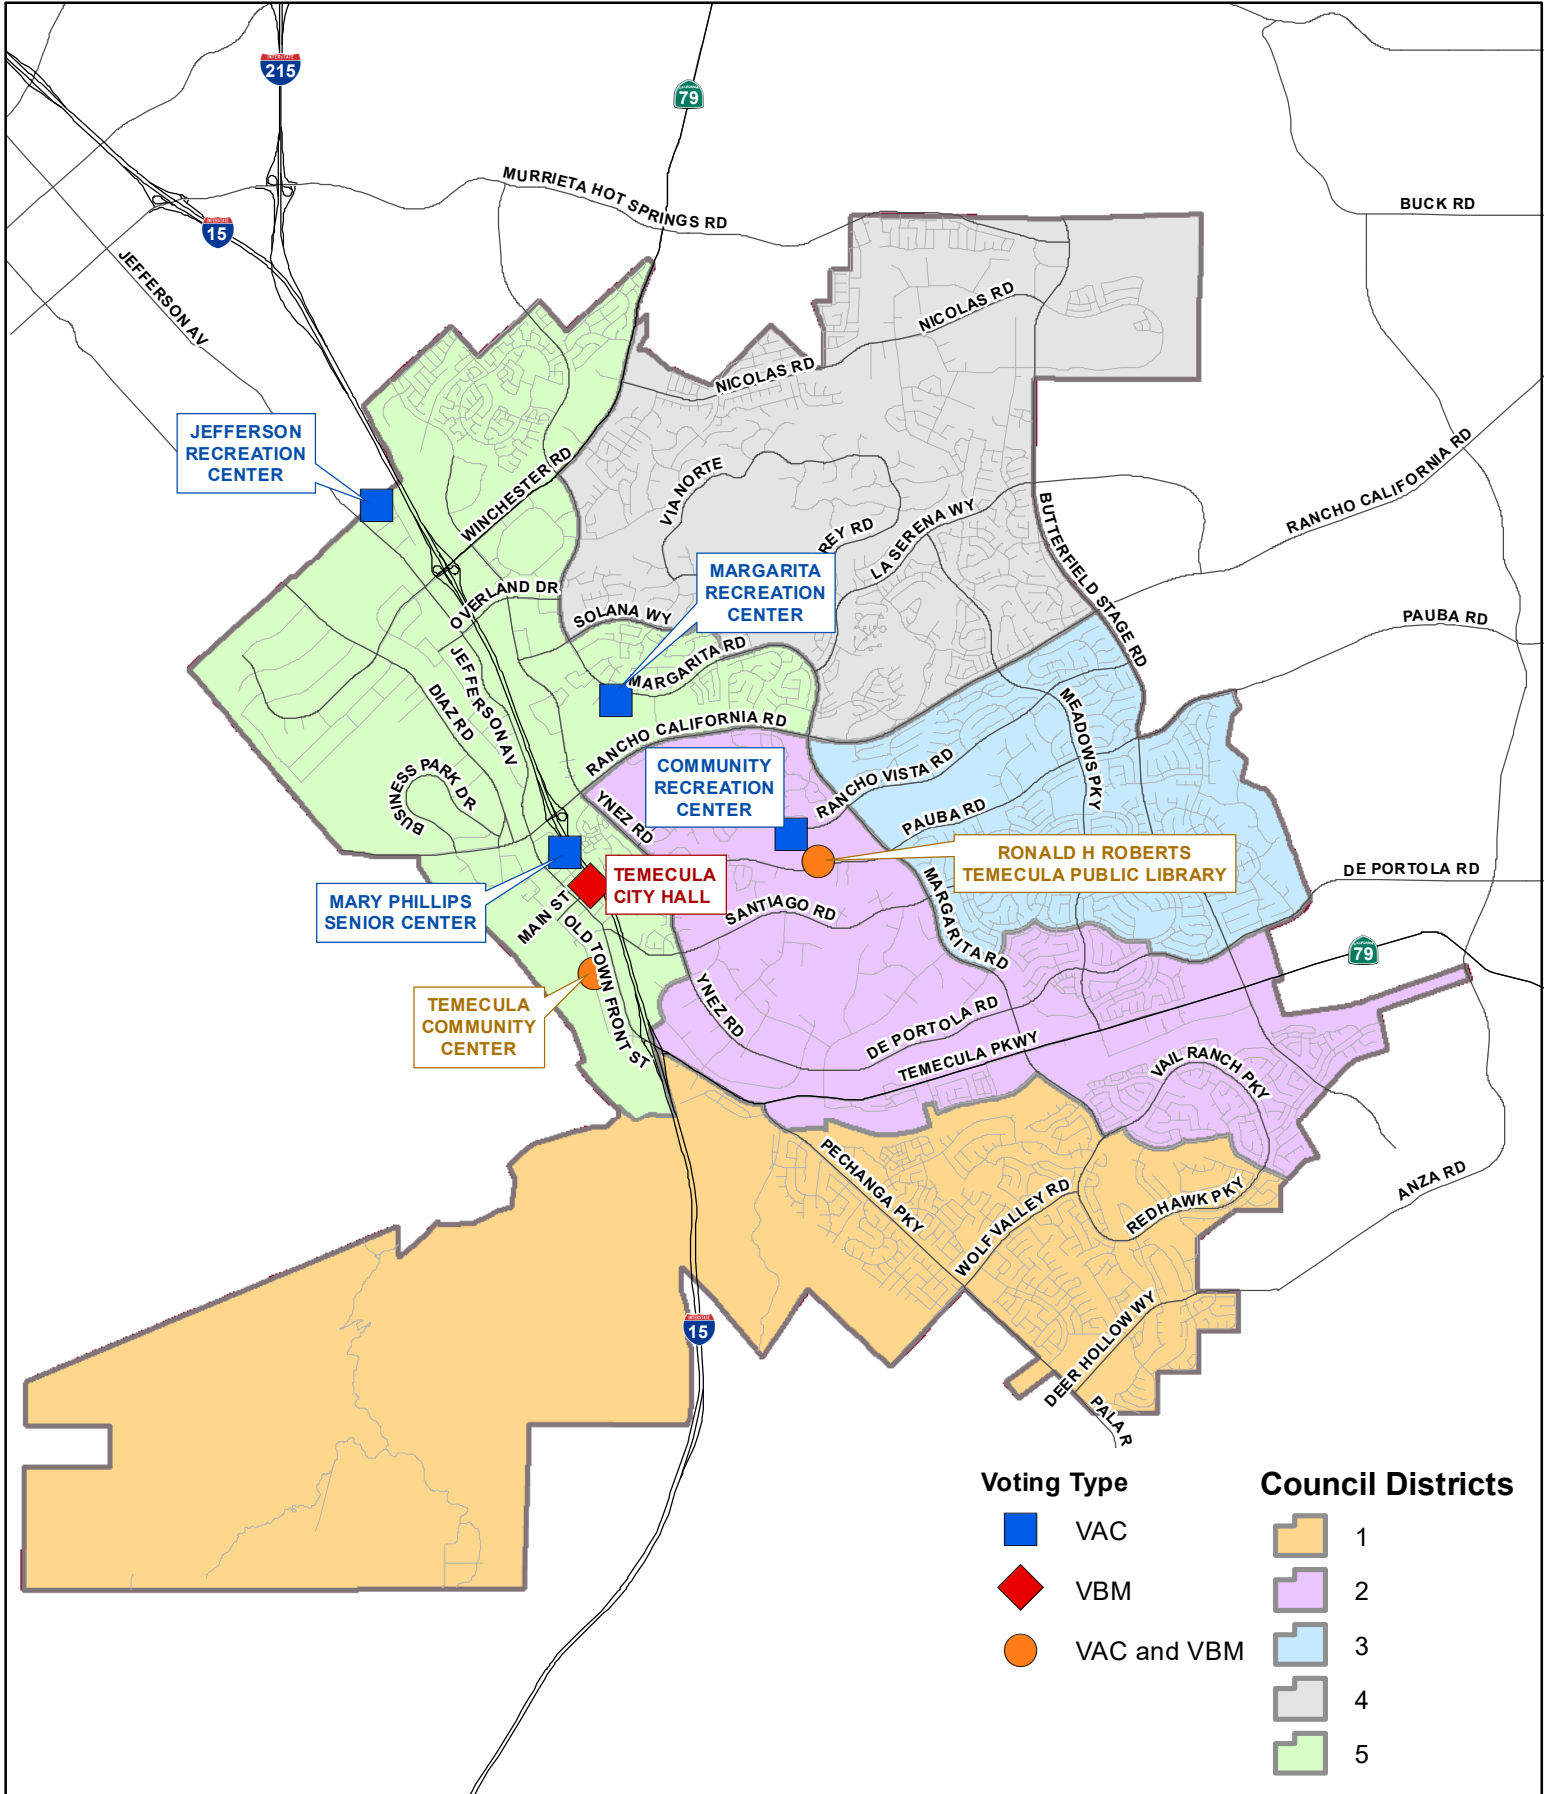

# City of Temecula - Voting Locations

The map VotingOptions.mxd is maintained by City of Temecula GIS. Data and information represented on this map are subject to update and modification. The City of Temecula assumes no warranty or legal responsibility for the information contained on this map. This map is not for reprint or resale. Visit the City of Temecula GIS online at <https://temeculaca.gov/gis>

0 0.5 1 Miles

Updated 09/24/2020